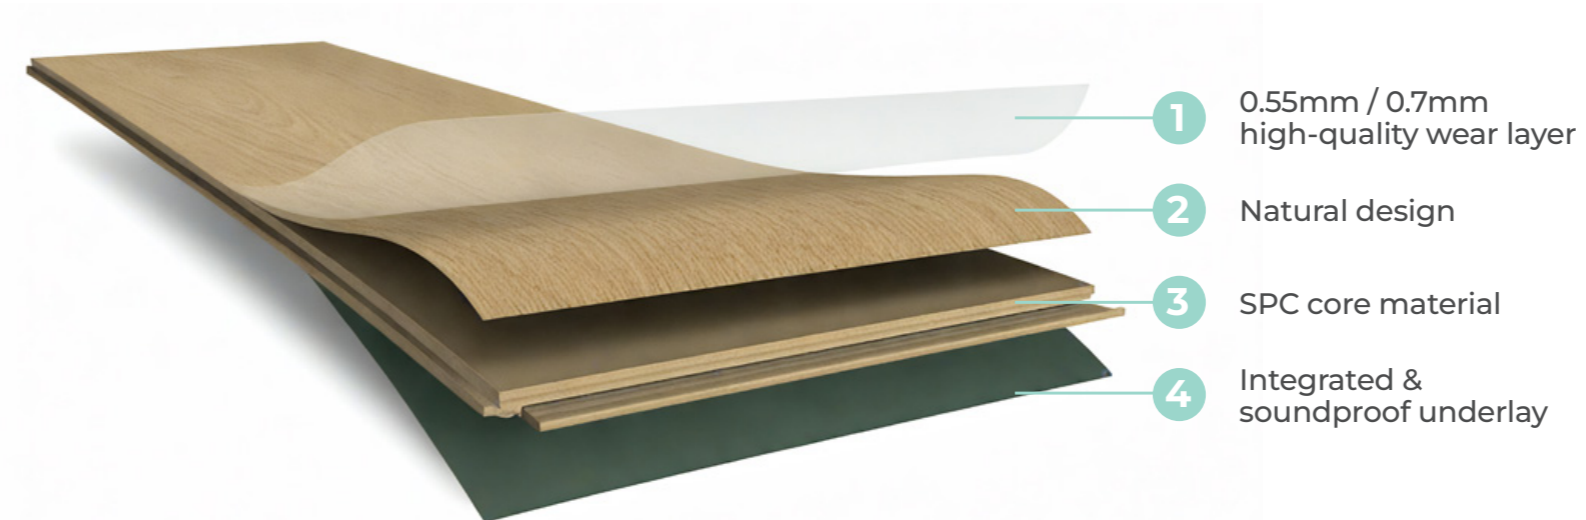

Don't choose between standard or luxury. Choose both. At a fair price.

Our **0.55 mm collection:**

- ✔ The **most widely used click system (2G)** on the market
- ✔ Up to **19 dB of noise reduction** if noise is not an option
- ✔ A **brushed wood texture (wood grain)** that feels like real wood
- ✔ Always **long and wide planks** - no narrow or short sizes
- ✔ **Integrated & soundproof underlay** (not even standard at certain quality brands)

For those who want even more, our **0.7 mm collection:**

- ✔ The **most user-friendly click system (5G)** on the market
- ✔ Up to **21 dB of noise reduction** for whisper quiet living
- ✔ The wood texture **you feel** corresponds to **what you see (EIR)**
- ✔ Always **long and wide planks** - no narrow or short sizes
- ✔ **Integrated & soundproof underlay**
- ✔ And of course: elegant **herringbone** patterns with **Unizip click system**. No left and right planks which ensures **less cutting loss**.

WHAT IS VINYL FLOORING?

Vinyl flooring is an innovative flooring solution that combines the warm look of real wood with the practical benefits of vinyl. They consist of multiple layers, including a strong wear layer, a realistic wood texture and a stable core.

The result? A floor that looks like parquet but is waterproof, scratch-resistant, easy to maintain and comfortable. Thanks to the handy click system, vinyl floors can be laid quickly and dust-free, even over existing floors.

Perfect for any interior and any room.